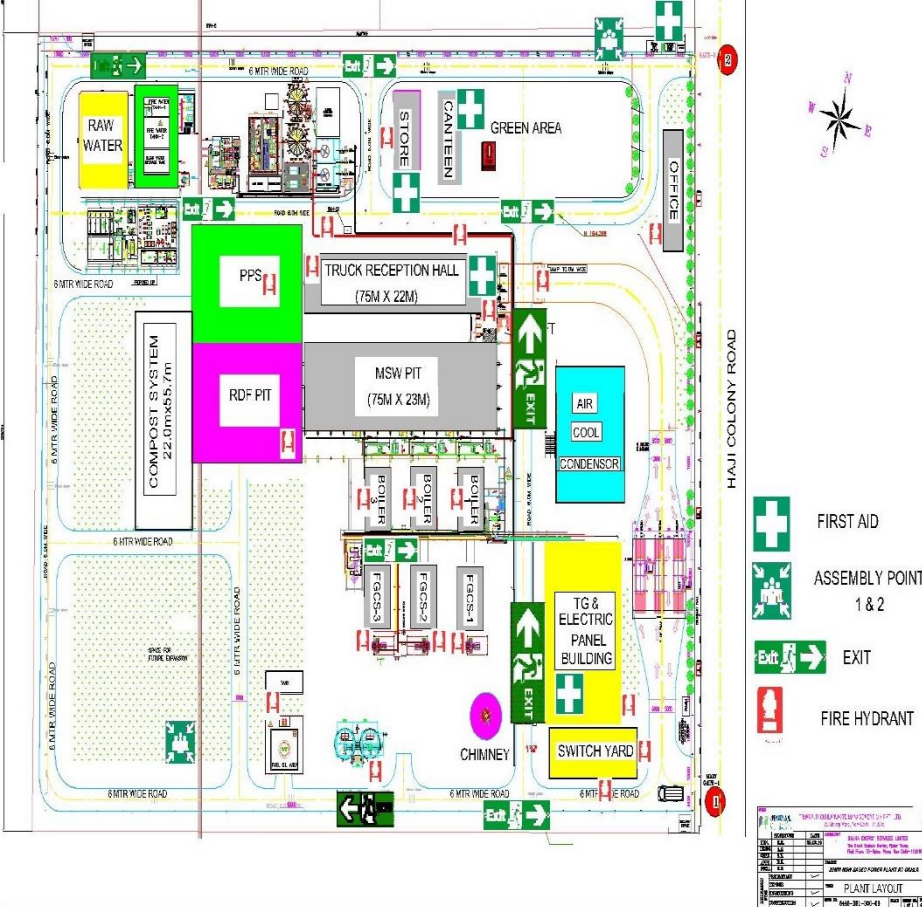

Environment, Health and Safety Protocol for Visitors

EHSM/19-20/01

LOCATIONS	ASSEMBLY AREA
Lawn in front of Administrative	Assembly Point – 1
Near D Post	Assembly Point – 2

Working Days	Monday - Sunday
Working Hours	24x7 Hours

Kindly return this pass at gate while leaving.

Environment, Health & Safety Tips for Visitors

Environment, Health & Safety Tips for Visitors

	VEHICLE PARKING	Park your vehicles at designated parking places only.		TREES / PLANTS	Do not hamper or try to pluck leaves or flowers from trees / plants.
	PERSONAL BELONGINGS	It your own responsibility, get the permission from security before entry.		RESTRICTED ENTRY	Do not access Restricted Areas without permission.
	TOOLS / EQUIPMENTS	Tools / Equipments should be shown to the security at the time of entry into plant.		PEDESTRIAN MOVEMENT	Pedestrian shall move as per the pedestrian markings on road as well as on shop floor.
	NO SPITTING	Spitting on the roads & on grasses is strictly prohibited.		MOVING MACHINERY	Do not move near moving / running machinery.
	WASTE DISPOSAL	Use designated dustbins for the disposal of wastes.		FIRE EMERGENCY	Use Fire exits only in case of fire breakouts as directed by Incident Controller.
	NO SMOKING	Smoking is prohibited at workplace , use designated smoking zones within plant.		EMERGENCY CONDITION	Kindly assemble to designated Assembly Point (Map Backside).
	CAMERA & VIDEO RECORDING PROHIBITED	Camera / Video recording is prohibited without permission.		FIRST AID / ILLNESS	OHC – 101, 4705 (Emergency Contact) 09810954981

Your safety is important for yourself and for us,
Kindly observe following safety rules during your visit

Do

Don't

Safety shoes & Helmet

Ear Plug

No Laptop & Pan drive

No Smoking

Follow guide Path ways instruction

Emergency Assembly Point (2 Nos.)

Call : 1066